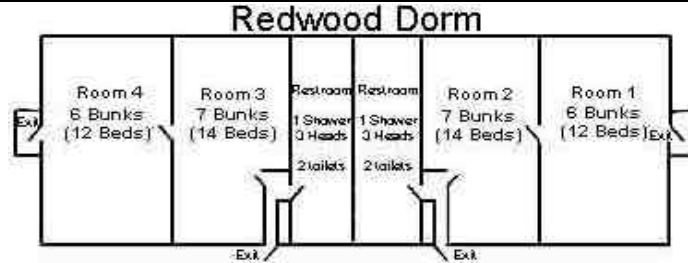

<b>Name</b>	<b>Jensen Lodge</b>
<b>Description</b>	Staff Lodging - Individual Rooms
<b>Bath</b>	Men's & Women's Bathroom
<b>Capacity</b>	Number of beds vary from 1 to 3 in each room

<b>Name</b>	<b>Oak Lodge</b>
<b>Description</b>	Staff Lodging - Individual Rooms
<b>Bath</b>	Men's & Women's Bathroom
<b>Capacity</b>	Number of beds vary from 1 to 3 in each room

<b>Name</b>	<b>Redwood Dorm (Men's Dorm)</b>
<b>Description</b>	Building is split into 4 Rooms
<b>Bath</b>	Men's Bathroom In center
<b>Capacity</b>	6-7 bunks per room

<b>Name</b>	<b>Evergreen Dorm (Women's Dorm)</b>
<b>Description</b>	Building is split into 4 Rooms
<b>Bath</b>	Women's Bathroom in center
<b>Capacity</b>	6-7 bunks per room

<b>Name</b>	<b>Madrone Sleeping Cabins (coed groups/families)</b>
<b>Description</b>	6 Individual Cabins for sleeping
<b>Bath</b>	M's & W's Bathroom located in a separate building in the middle of the cat
<b>Capacity</b>	1 cabin has 5 bunks, 5 cabins have 6 bunks

(Madrone 1, not shown, is used for Camp Purposes)

<b>Name</b>	<b>Camping Campgrounds</b>
<b>Description</b>	10 Campsites
<b>Bath</b>	Men's & Women's Bathroom at the Pool House
<b>Capacity</b>	6-8 people per site