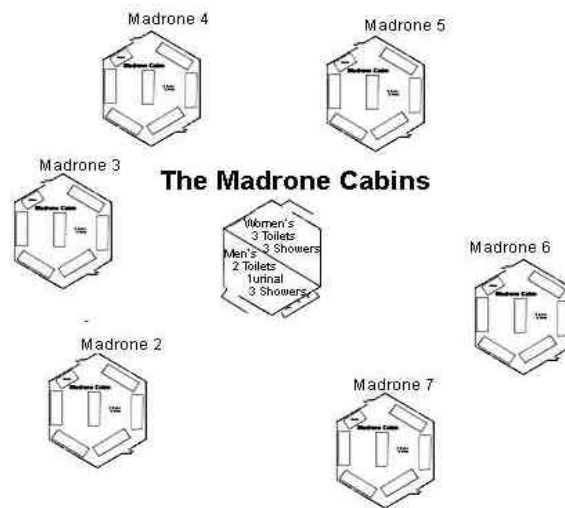

<b>Name</b>	<b>Jensen Lodge</b>
<b>Description</b>	Staff Lodging - Individual Rooms
<b>Bath</b>	Men's & Women's Bathroom
<b>Capacity</b>	Number of beds vary from 1 to 3 in each room

<b>Name</b>	<b>Oak Lodge</b>
<b>Description</b>	Staff Lodging - Individual Rooms
<b>Bath</b>	Men's & Women's Bathroom
<b>Capacity</b>	Number of beds vary from 1 to 3 in each room

<b>Name</b>	<b>Redwood Dorm (Men's Dorm)</b>
<b>Description</b>	Building is split into 4 Rooms
<b>Bath</b>	Men's Bathroom In center
<b>Capacity</b>	6-7 bunks per room

<b>Name</b>	<b>Evergreen Dorm (Women's Dorm)</b>
<b>Description</b>	Building is split into 4 Rooms
<b>Bath</b>	Women's Bathroom in center
<b>Capacity</b>	6-7 bunks per room

<b>Name</b>	<b>Madrone Sleeping Cabins (coed groups/families)</b>
<b>Description</b>	6 Individual Cabins for sleeping
<b>Bath</b>	M's & W's Bathroom located in a separate building in the middle of the cat
<b>Capacity</b>	1 cabin has 5 bunks, 5 cabins have 6 bunks