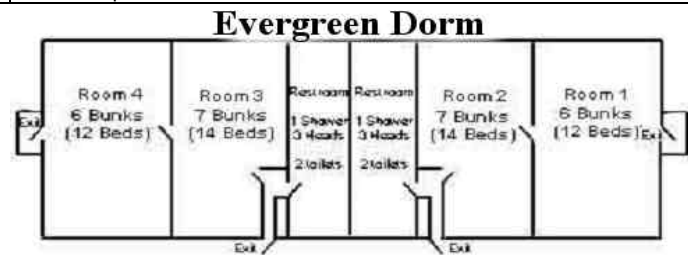

<b>Name</b>	<b>Jensen Lodge</b>
<b>Description</b>	Staff Lodging - Individual Rooms
<b>Bath</b>	Men's & Women's Bathroom
<b>Capacity</b>	Number of beds vary from 1 to 3 in each room

<b>Name</b>	<b>Oak Lodge</b>
<b>Description</b>	Staff Lodging - Individual Rooms
<b>Bath</b>	Men's & Women's Bathroom
<b>Capacity</b>	Number of beds vary from 1 to 3 in each room

<b>Name</b>	<b>Redwood Dorm (Men's Dorm)</b>
<b>Description</b>	Building is split into 4 Rooms
<b>Bath</b>	Men's Bathroom In center
<b>Capacity</b>	6-7 bunks per room

<b>Name</b>	<b>Evergreen Dorm (Women's Dorm)</b>
<b>Description</b>	Building is split into 4 Rooms
<b>Bath</b>	Women's Bathroom in center
<b>Capacity</b>	6-7 bunks per room

<b>Name</b>	<b>Madrone Sleeping Cabins (coed groups/families)</b>
<b>Description</b>	6 Individual Cabins for sleeping
<b>Bath</b>	M's & W's Bathroom located in a separate building in the middle of the cat
<b>Capacity</b>	1 cabin has 5 bunks, 5 cabins have 6 bunks

(Madrone 1, not shown, is used for Camp Purposes)

<b>Name</b>	<b>Camping Campgrounds</b>
<b>Description</b>	10 Campsites
<b>Bath</b>	Men's & Women's Bathroom at the Pool House
<b>Capacity</b>	6-8 people per site